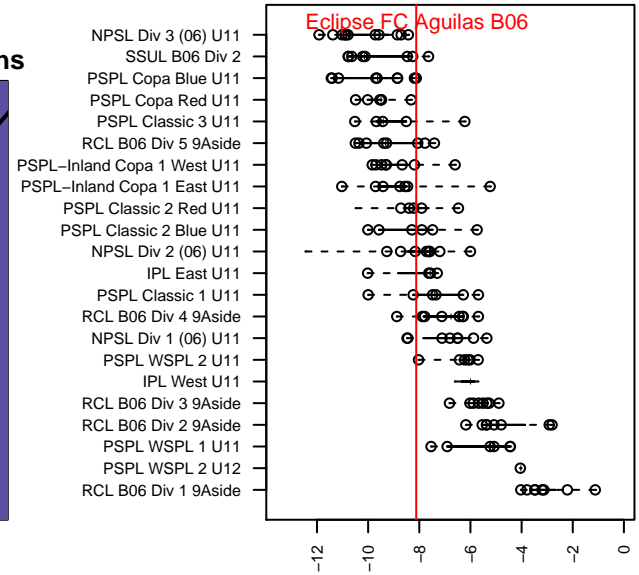

Eclipse FC Aguilas B06

, WA
 B06 total strength=479
 attack=0.62 defense=0.17
 fall league = PSPL Copa Blue U11
 spr league = Spr PSPL Classic 1 U11

alt names used:
 Eclipse FC Aguilas Seattle B06
 Eclipse FC Aguilas Seattle B06

Venues played:
 2016 PSPL Copa Blue U11
 2016 Spr PSPL Classic 1 U11

Eclipse FC Aguilas B06
 Dots are actual minus expected GF (blue circles) and GA (red triangles).
 Blue line is smoothed change in attack strength. Red is smoothed change in defense strength.

**attack and defense variance (black dot)
relative to other teams
and top 10 in region**

**attack and defense rating
relative to others at age
and all opponents in last 13 months**

Performance relative to 13 month average