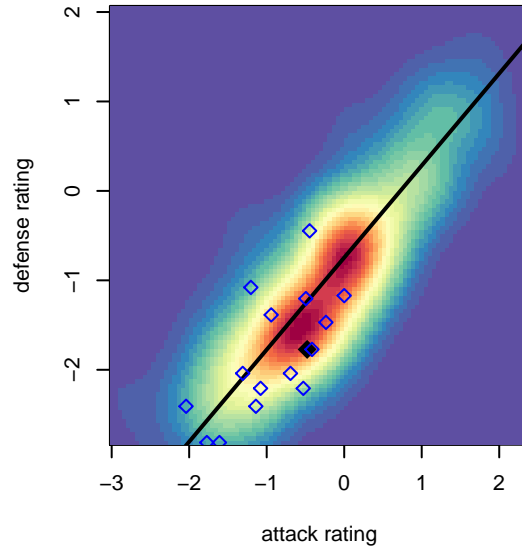

Eclipse FC Aguilas B06

, WA
 B06 total strength=479
 attack=0.62 defense=0.17
 fall league = PSPL Copa Blue U11
 spr league = Spr PSPL Classic 1 U11

alt names used:
 Eclipse FC Aguilas Seattle B06
 Eclipse FC Aguilas Seattle B06

Venues played:
 2016 PSPL Copa Blue U11
 2016 Spr PSPL Classic 1 U11

Eclipse FC Aguilas B06
 Dots are actual minus expected GF (blue circles) and GA (red triangles).
 Blue line is smoothed change in attack strength. Red is smoothed change in defense strength.

**attack and defense variance (black dot)
relative to other teams
and top 10 in region**

**attack and defense rating
relative to others at age
and all opponents in last 13 months**

Performance relative to 13 month average